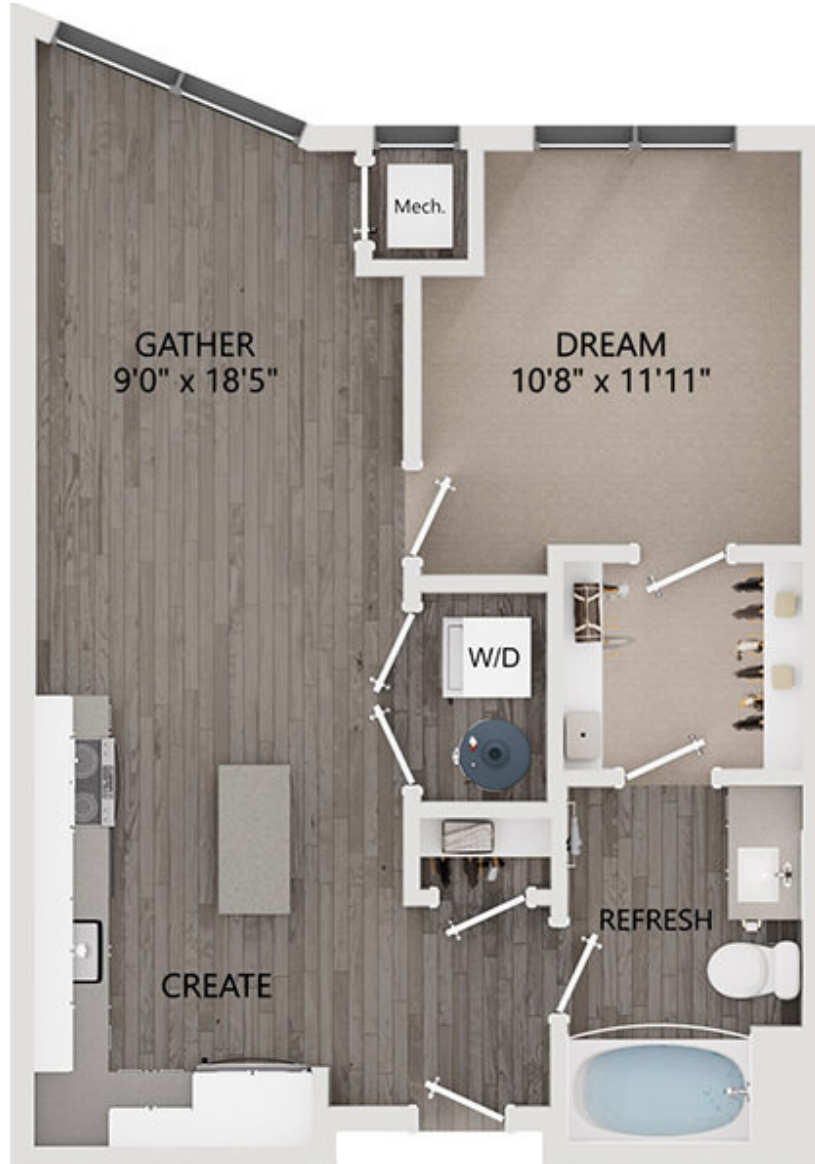

A01.05

598-607

1 BED / 1 BATH

SQ. FT.

RIVERMARK
NORTHERN LIBERTIES

501 N Christopher Columbus Blvd | Philadelphia, PA 19123

www.rivermarknorthernliberties.com

Floor plans are artist's rendering. All dimensions are approximate. Actual product and specifications may vary in dimension or detail.
Not all features are available in every apartment. Prices and availability are subject to change. Please see a representative for details.