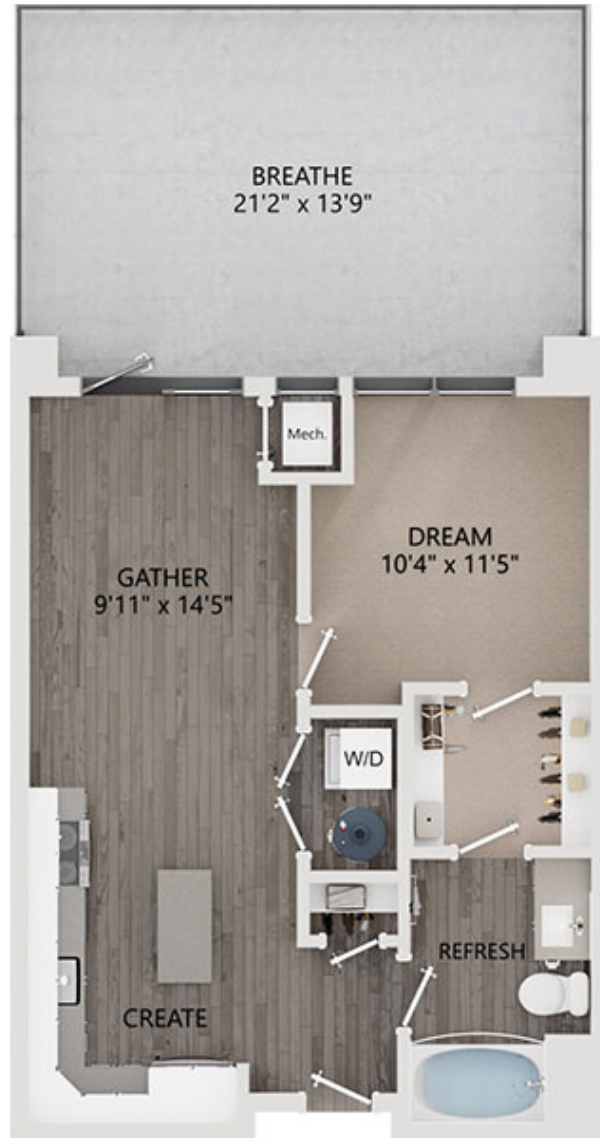

# A02

# 584-588

1 BED / 1 BATH

SQ. FT.

501 N Christopher Columbus Blvd | Philadelphia, PA 19123

[www.rivermarknorthernliberties.com](http://www.rivermarknorthernliberties.com)

Floor plans are artist's rendering. All dimensions are approximate. Actual product and specifications may vary in dimension or detail. Not all features are available in every apartment. Prices and availability are subject to change. Please see a representative for details.