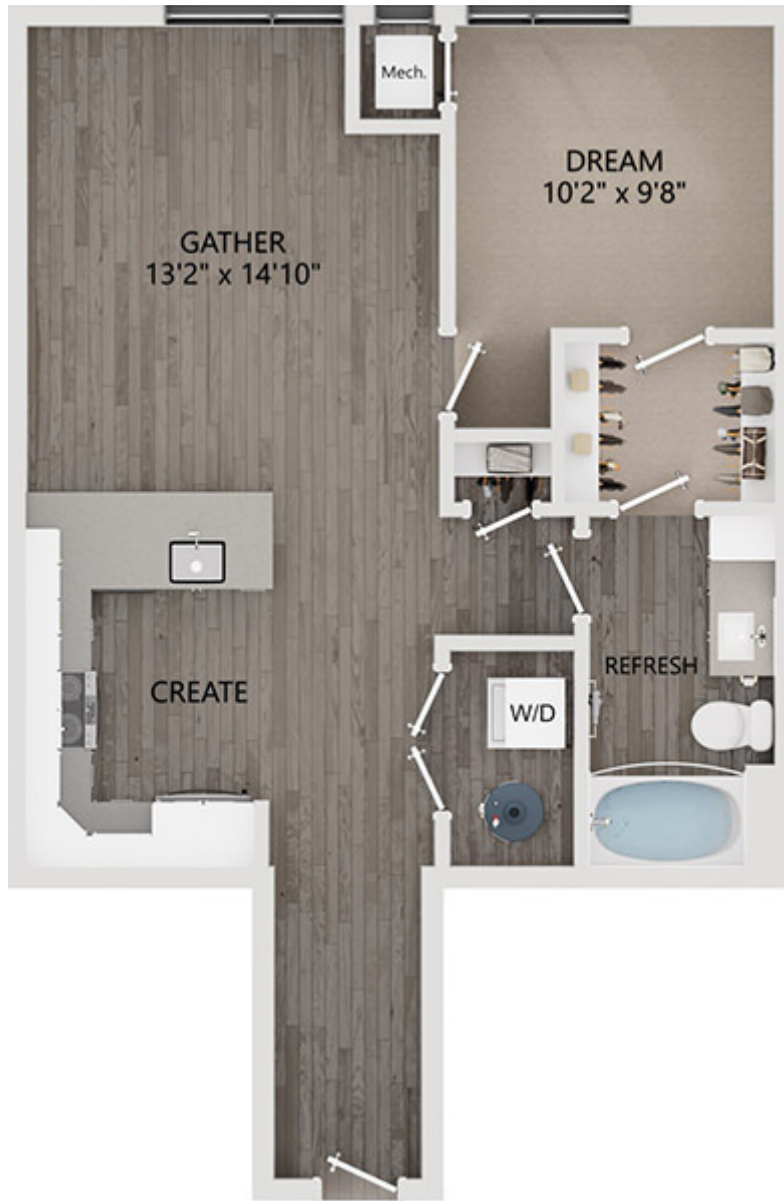

A06.01

746-770

1 BED / 1 BATH

SQ. FT.

501 N Christopher Columbus Blvd | Philadelphia, PA 19123

www.rivermarknorthernliberties.com

Floor plans are artist's rendering. All dimensions are approximate. Actual product and specifications may vary in dimension or detail. Not all features are available in every apartment. Prices and availability are subject to change. Please see a representative for details.