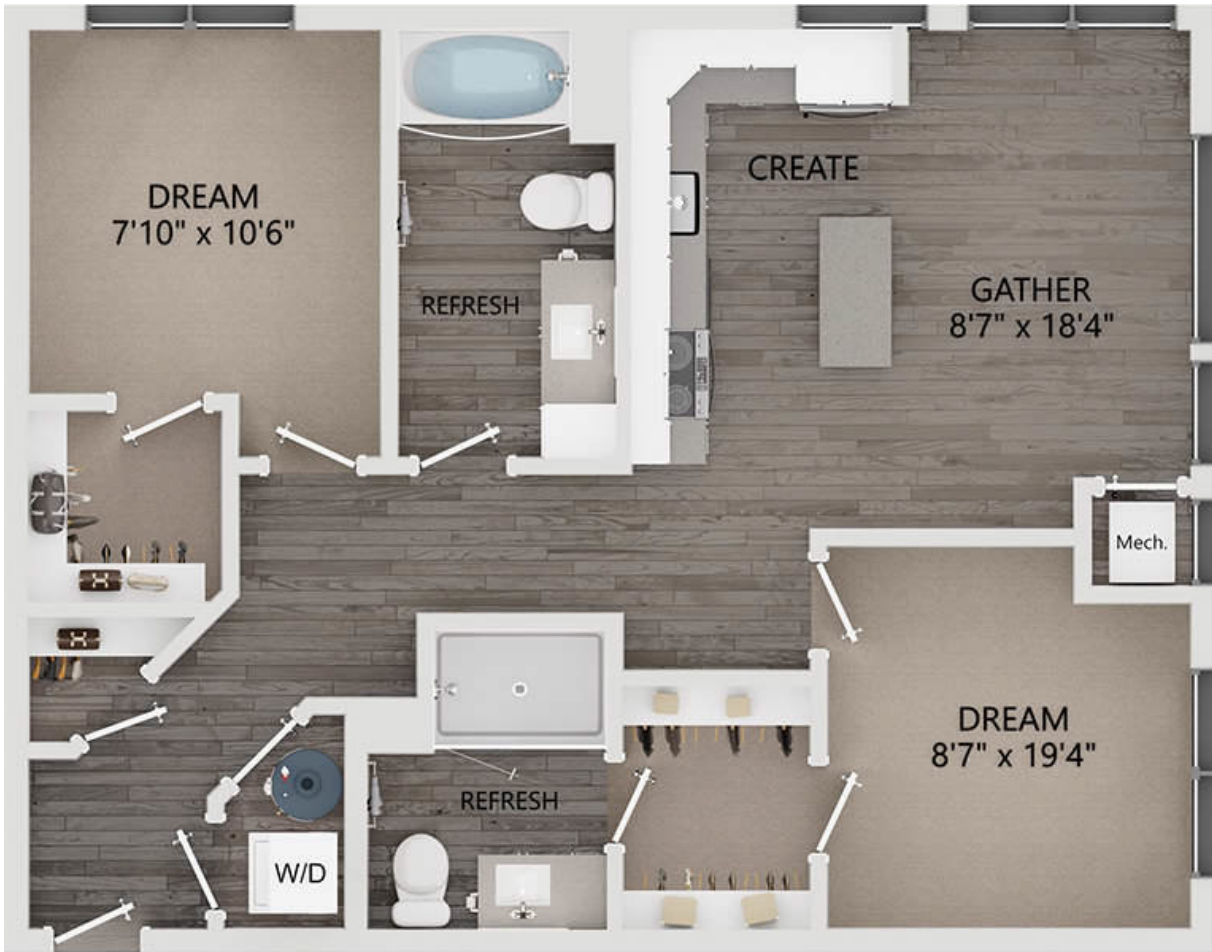

D02.01

2 BED / 2 BATH

898

SQ. FT.

RIVERMARK
NORTHERN LIBERTIES

501 N Christopher Columbus Blvd | Philadelphia, PA 19123

www.rivermarknorthernliberties.com

Floor plans are artist's rendering. All dimensions are approximate. Actual product and specifications may vary in dimension or detail.
Not all features are available in every apartment. Prices and availability are subject to change. Please see a representative for details.