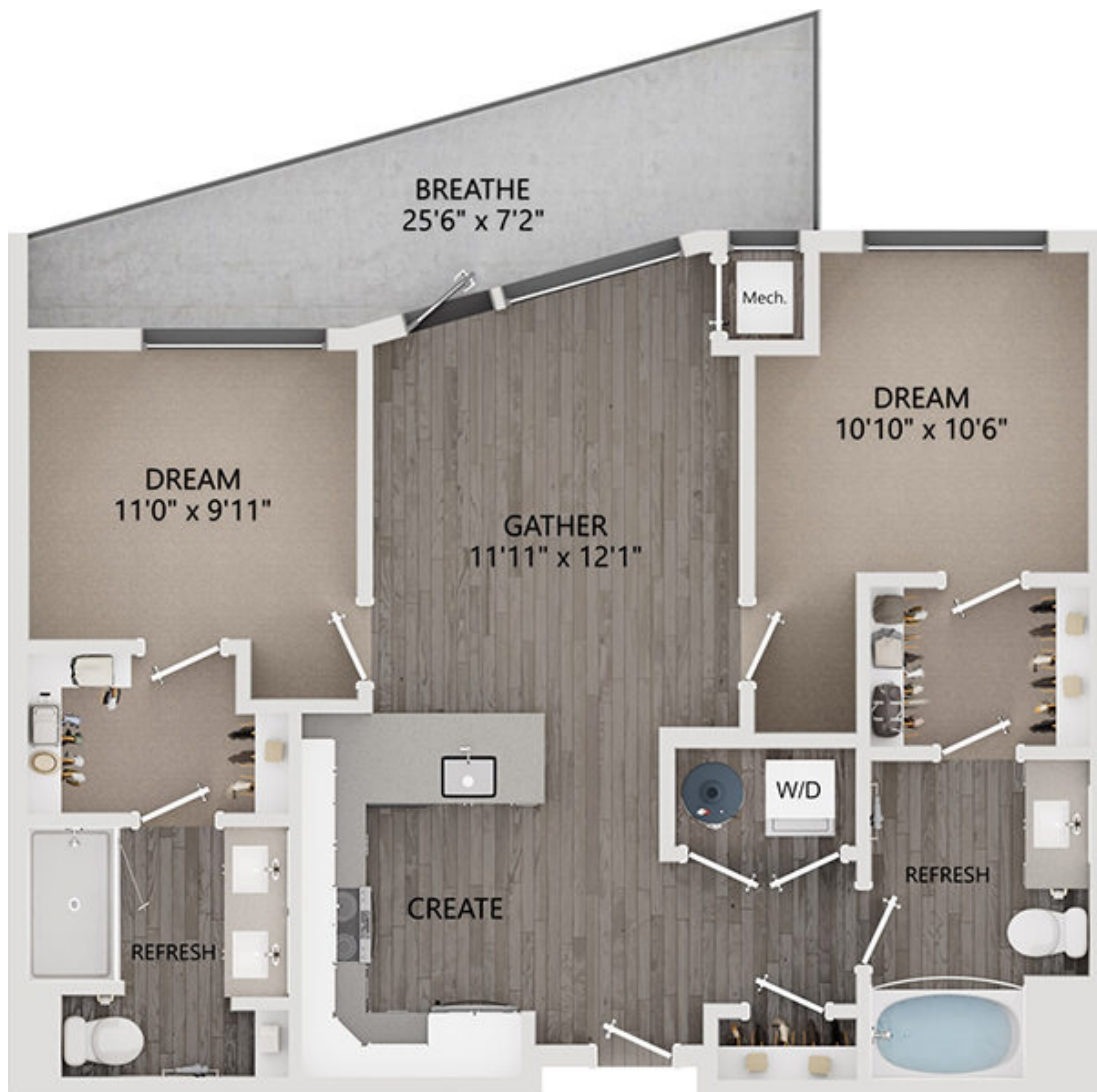

D05

2 BED / 2 BATH

921

SQ. FT.

RIVERMARK
NORTHERN LIBERTIES

501 N Christopher Columbus Blvd | Philadelphia, PA 19123

www.rivermarknorthernliberties.com

Floor plans are artist's rendering. All dimensions are approximate. Actual product and specifications may vary in dimension or detail. Not all features are available in every apartment. Prices and availability are subject to change. Please see a representative for details.