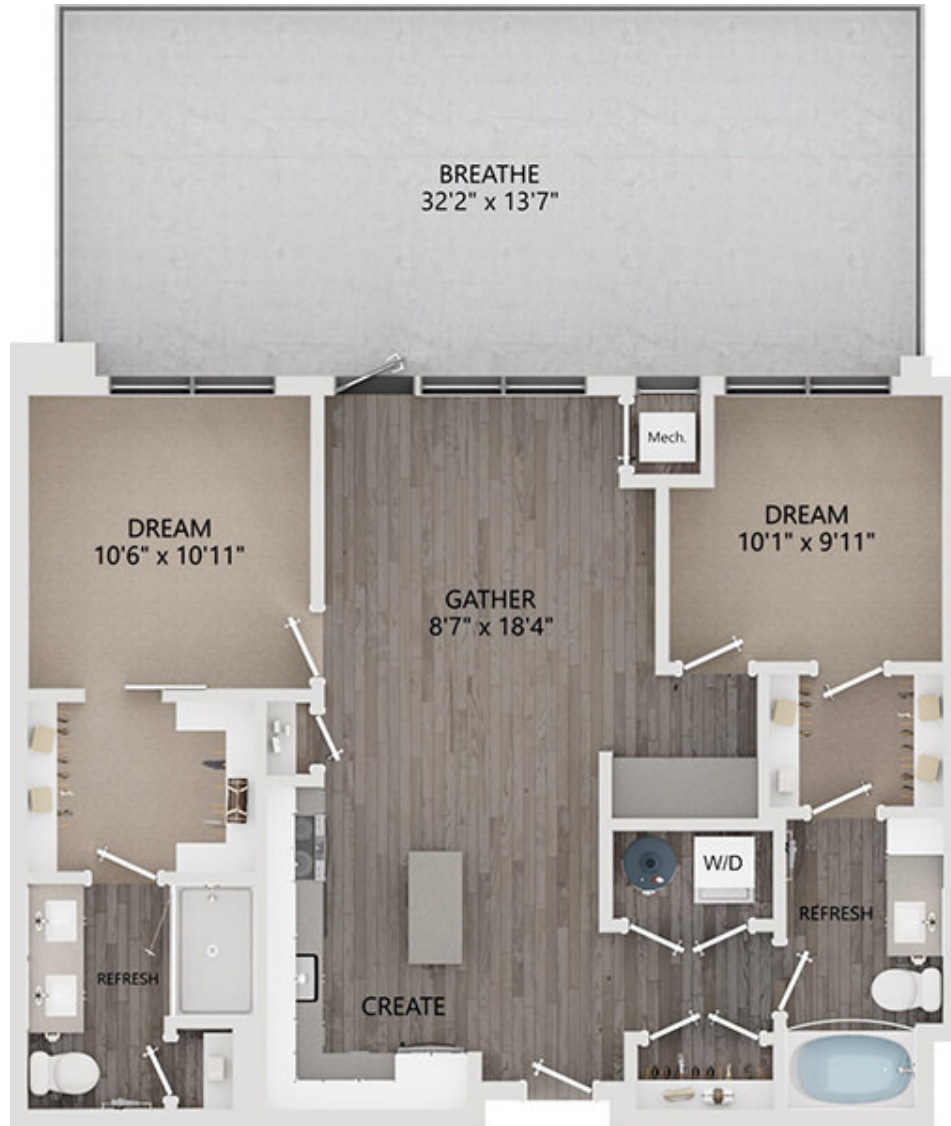

D08.01

965-969

2 BED / 2 BATH

SQ. FT.

RIVERMARK
NORTHERN LIBERTIES

501 N Christopher Columbus Blvd | Philadelphia, PA 19123

www.rivermarknorthernliberties.com

Floor plans are artist's rendering. All dimensions are approximate. Actual product and specifications may vary in dimension or detail. Not all features are available in every apartment. Prices and availability are subject to change. Please see a representative for details.