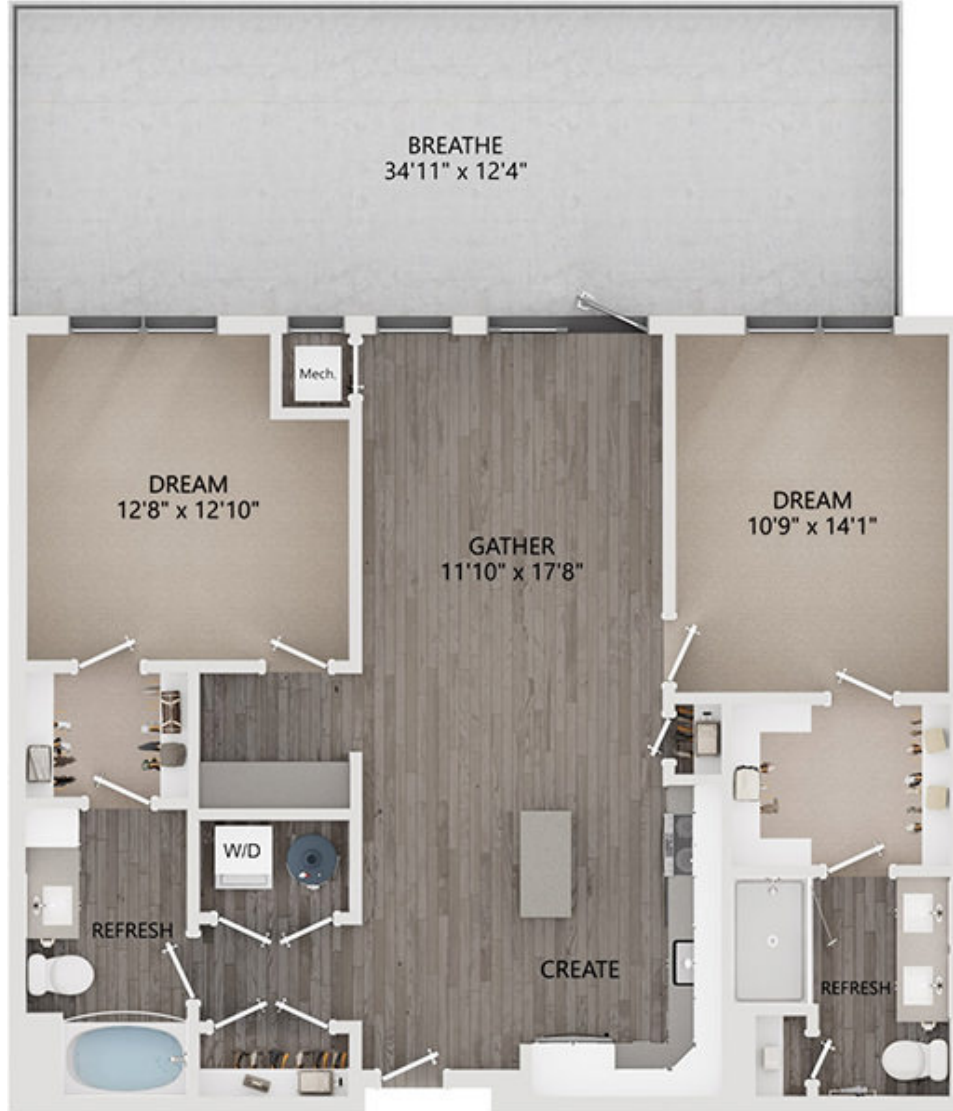

D12.02

1129-1132

2 BED / 2 BATH

SQ. FT.

501 N Christopher Columbus Blvd | Philadelphia, PA 19123

www.rivermarknorthernliberties.com

Floor plans are artist's rendering. All dimensions are approximate. Actual product and specifications may vary in dimension or detail. Not all features are available in every apartment. Prices and availability are subject to change. Please see a representative for details.