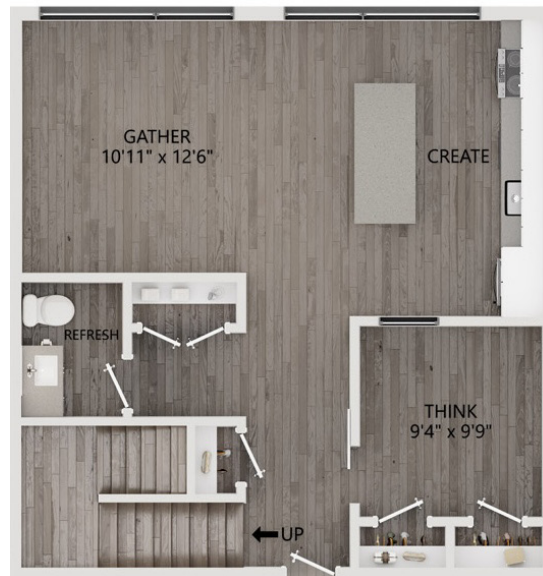

TE03

1454

2 BED / 2.5 BATH / DEN

SQ. FT.

501 N Christopher Columbus Blvd | Philadelphia, PA 19123

www.rivermarknorthernliberties.com

Floor plans are artist's rendering. All dimensions are approximate. Actual product and specifications may vary in dimension or detail. Not all features are available in every apartment. Prices and availability are subject to change. Please see a representative for details.