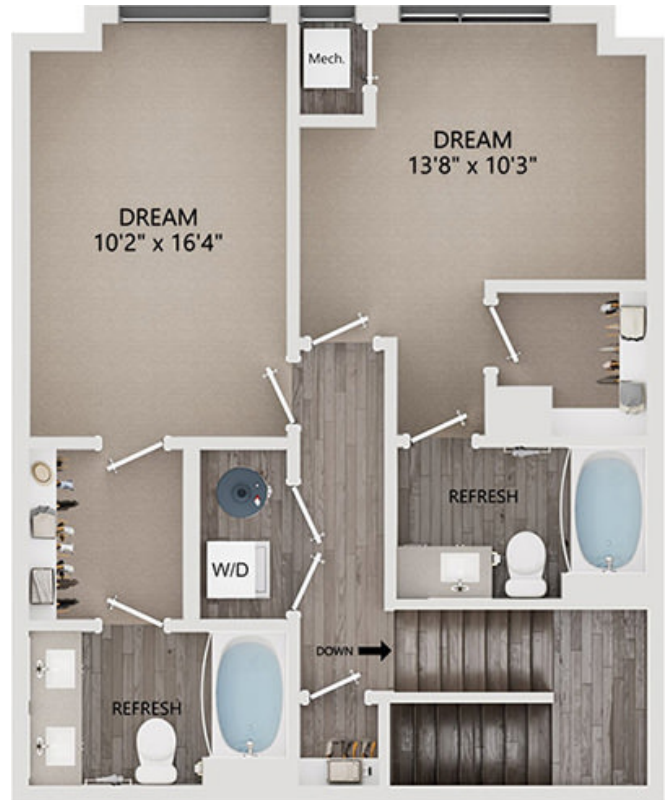

TF01

1543-1599

3 BED / 3 BATH

SQ. FT.

RIVERMARK
NORTHERN LIBERTIES

501 N Christopher Columbus Blvd | Philadelphia, PA 19123

www.rivermarknorthernliberties.com

Floor plans are artist's rendering. All dimensions are approximate. Actual product and specifications may vary in dimension or detail. Not all features are available in every apartment. Prices and availability are subject to change. Please see a representative for details.